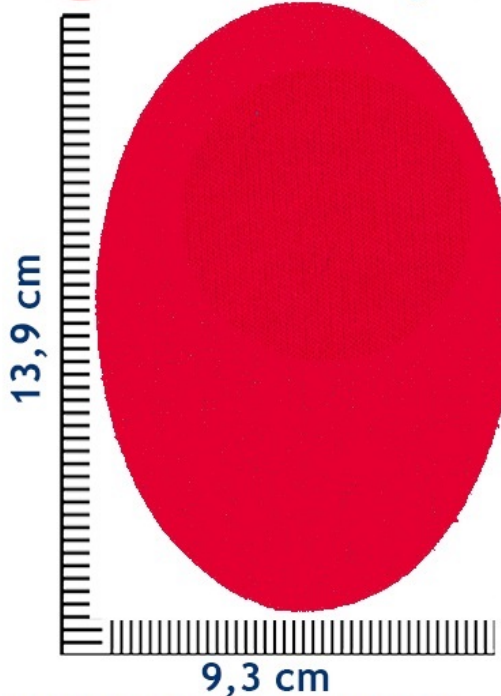

**CODERAS-RODILLERAS · ELBOW PATCHES ·**  
**2 PCS/PACK**

QUALITY: JOGGING FABRIC  
COMPOSITION: 50%PLUSH - 50% PES

# PARA ROPA DEPORTIVA FOR SPORTS CLOTHING

Ref.2600 CH

c/ 23 Rojo/red

c/ 210 gris plata  
silver

c/22 azulina  
royal blue

c/ 08 marino  
navy

c/ 03 negro  
black

INSTRUCCIONES DE USO INCLUIDAS  
INSTRUCTIONS FOR USE INCLUDED!