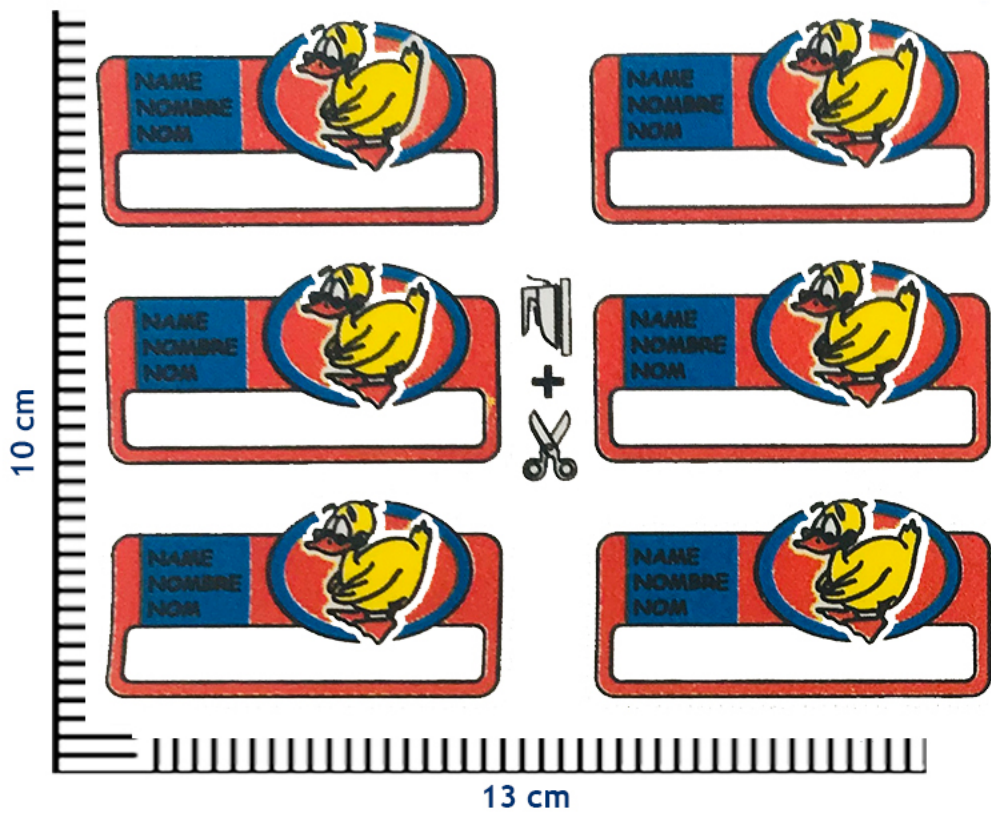

Ref.8950

SIZES: 10cm x 13cm each label
 CONTENT: 6 PACKS
 1 PACK PER DESIGN = 6 COPIES

Ref.8900

SIZES: 10cm x 13cm each label
 CONTENT: 6 PACKS + 1 PEN
 1 PACK PER DESIGN = 6 COPIES

CINEMA TIME

8.1.

MARCADOR DE PRENDAS · GARMENT MARKERS

Ref.8850

SIZES: 10cm x 13cm each label
CONTENT: 9 PACKS
1 PACK PER DESIGN = 6 COPIES

Ref.8800

SIZES: 10cm x 13cm each label
CONTENT: 9 PACKS + 1 PEN
1 PACK PER DESIGN = 6 COPIES

MARCADOR DE PRENDAS · GARMENT MARKERS

FANTASY GARMENT MARKERS

*Disponible en otros colores
*Available in other colours

Ref.8901
Ref. 8901-B

*Disponible en otros colores
*Available in other colours

Ref.8902
Ref. 8902-B

*Solo disponible en rosa
*Only available in pink

Ref.8907
Ref. 8907-B

*Solo disponible en amarillo y verde
*Only available in yellow and green

Ref.8912
Ref. 8912-B

MARCADOR DE PRENDAS · GARMENT MARKERS

SIZES: 10,5cm x 7,5cm each label
CONTENT: 1 PACK PER DESIGN = 5 COPIES