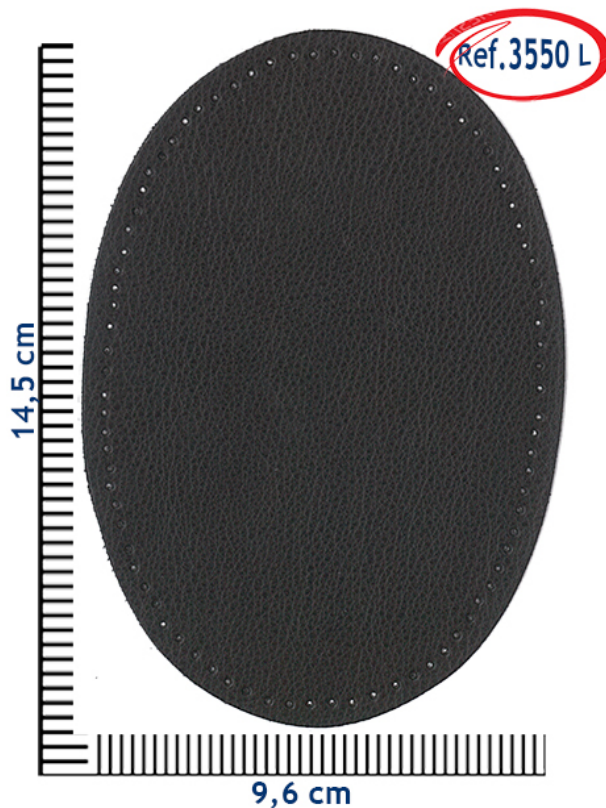

CODERAS · ELBOW PATCHES

2 PCS/PACK

CODERA PARA COSER SIMIL PIEL · TO SEW ELBOWS SIMILE LEATHER
WITHOUT TERMOADHESIVE

COMPOSITION: 50%CO - 50%PUR

c. 60
BEIGE

c. 99
BLACK/NEGRO

c. 74
NAVY/MARINO

NEW

c.98
CAMEL

c. 94
GRIS/GREY

c. 59
MARRON/BROWN

c. 70
KAKI

NEW

c.97
ROJO/RED

INSTRUCCIONES DE USO INCLUIDAS
INSTRUCTIONS FOR USE INCLUDED!

4.11.
www.rizaaal.com