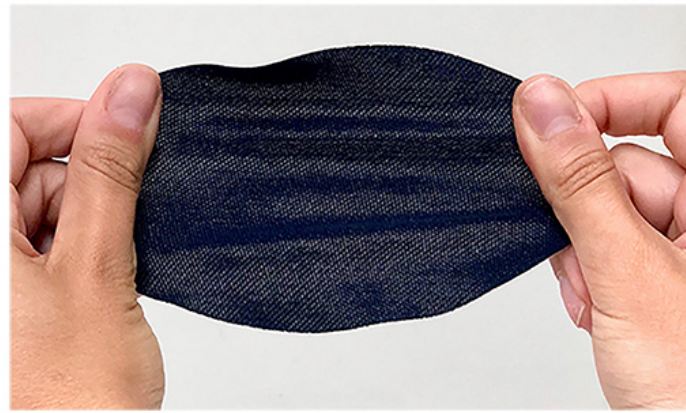

CODERAS ELÁSTICAS · ELASTIC ELBOW PATCHES

2 PCS/PACK

QUALITY: CODERA DE PUNTO · KNITTED ELBOW

PACK: 2 PCS/PACK

COMPOSITION: 100% PES

INSTRUCCIONES DE USO INCLUIDAS
INSTRUCTIONS FOR USE INCLUDED!

Ref.2675 K

REPARADORES TERMOADHESIVOS · THERMOADHESIVE REPAIRS