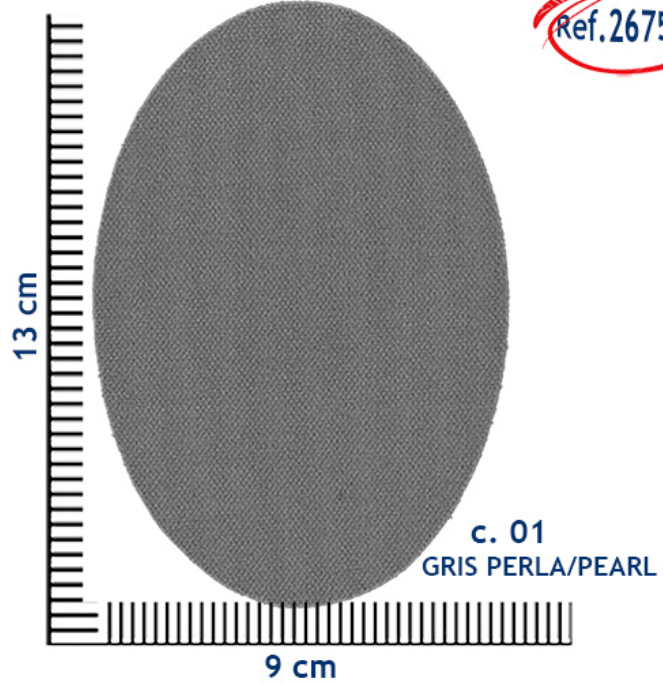

CODERAS ELÁSTICAS · ELASTIC ELBOW PATCHES

2 PCS/PACK

QUALITY: CODERA DE PUNTO · KNITTED ELBOW

PACK: 2 PCS/PACK

COMPOSITION: 100% PES

INSTRUCCIONES DE USO INCLUIDAS
INSTRUCTIONS FOR USE INCLUDED!

Ref.2675 K

REPARADORES TERMOADHESIVOS · THERMOADHESIVE REPAIRS