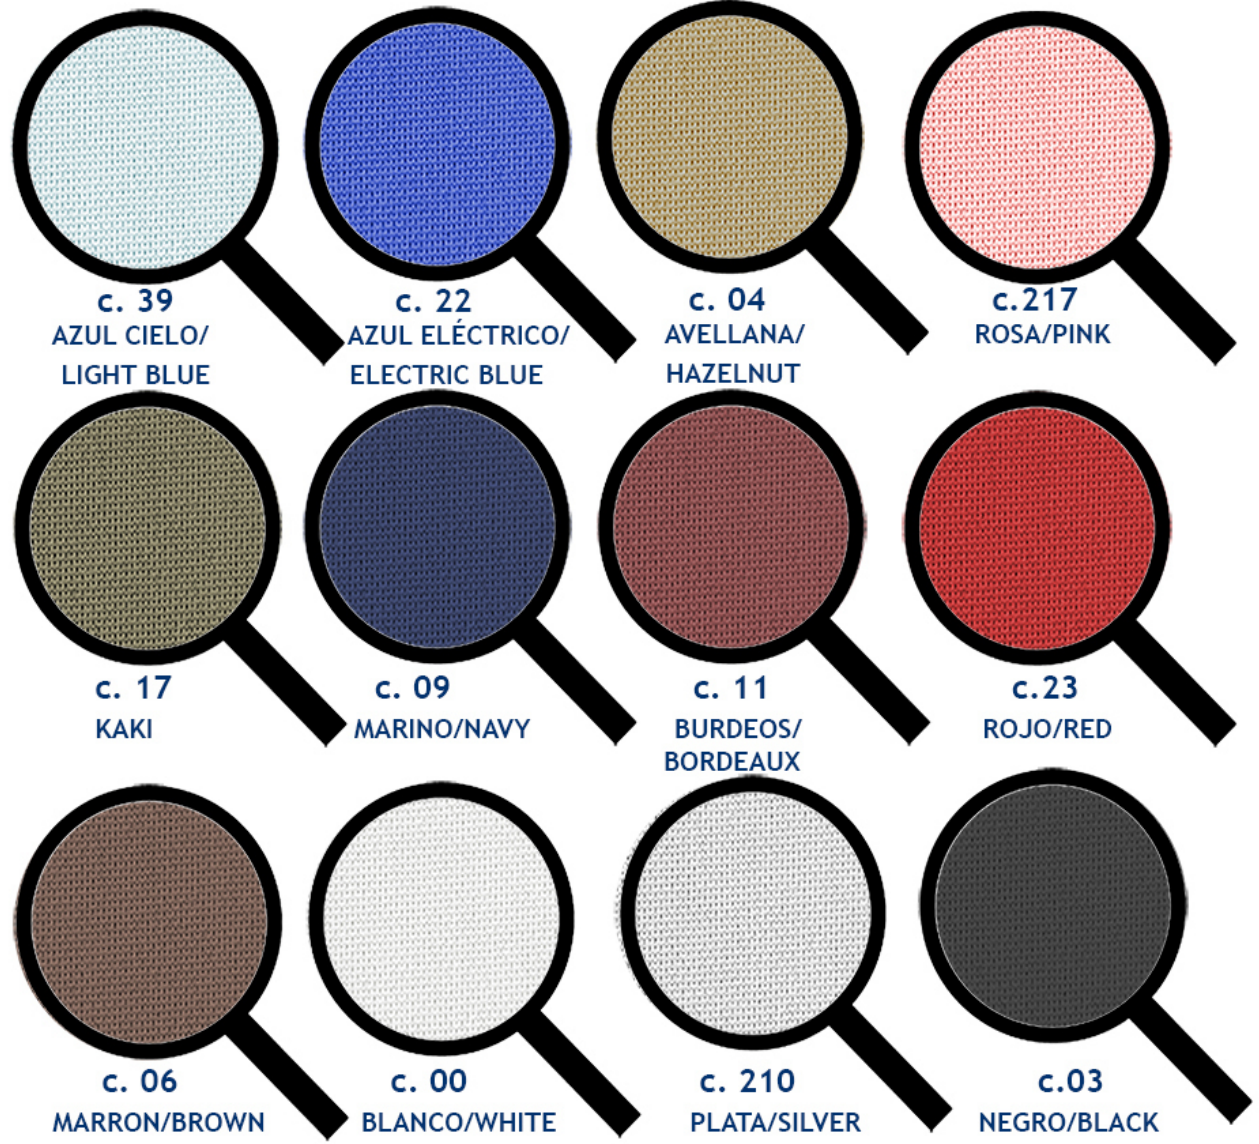

CODERAS ELÁSTICAS · ELASTIC ELBOW PATCHES

2 PCS/PACK

QUALITY: CODERA DE PUNTO · KNITTED ELBOW

PACK: 2 PCS/PACK

COMPOSITION: 100% PES

INSTRUCCIONES DE USO INCLUIDAS
INSTRUCTIONS FOR USE INCLUDED!

Ref.2675 K

REPARADORES TERMOADHESIVOS · THERMOADHESIVE REPAIRS