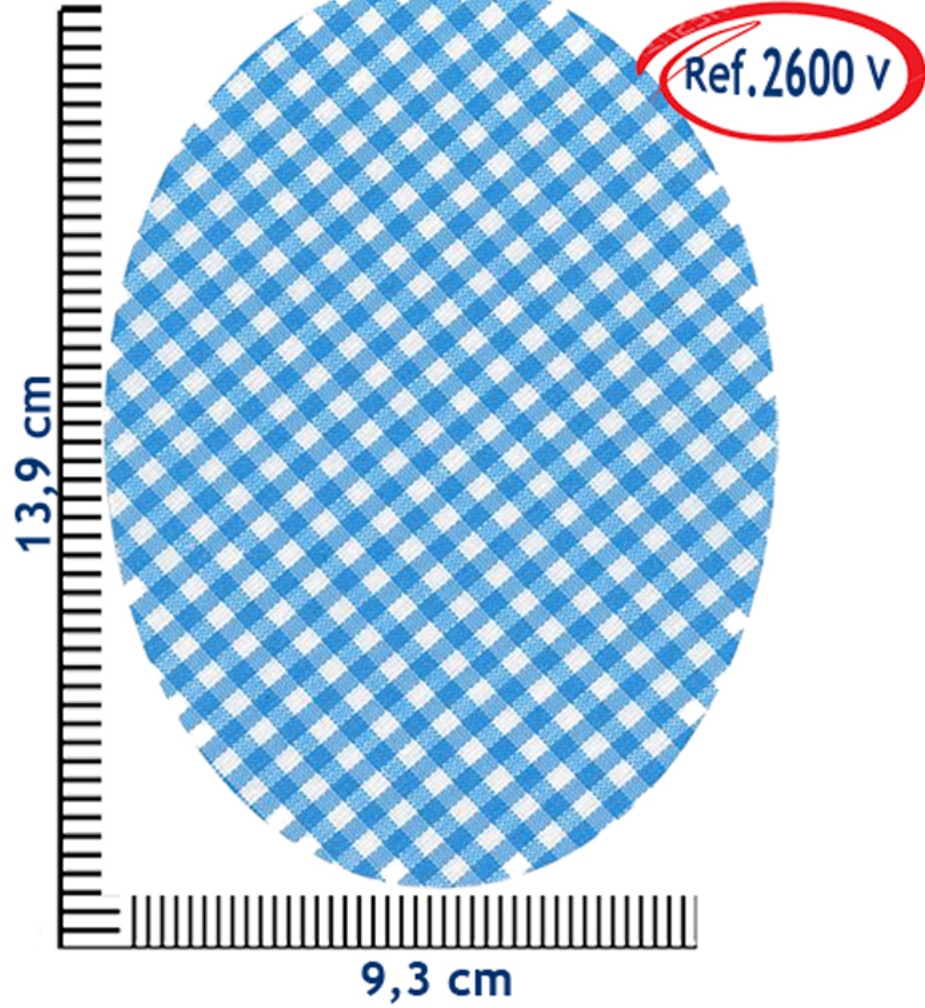

CODERAS-RODILLERAS · ELBOW PATCHES-PATCHES
2 PCS/PACK

CODERA FANTASIA VICHY · VICHY FANTASY ELBOWS
COMPOSITION: 70%PES - 30%CO

80

62

66

61

73

361